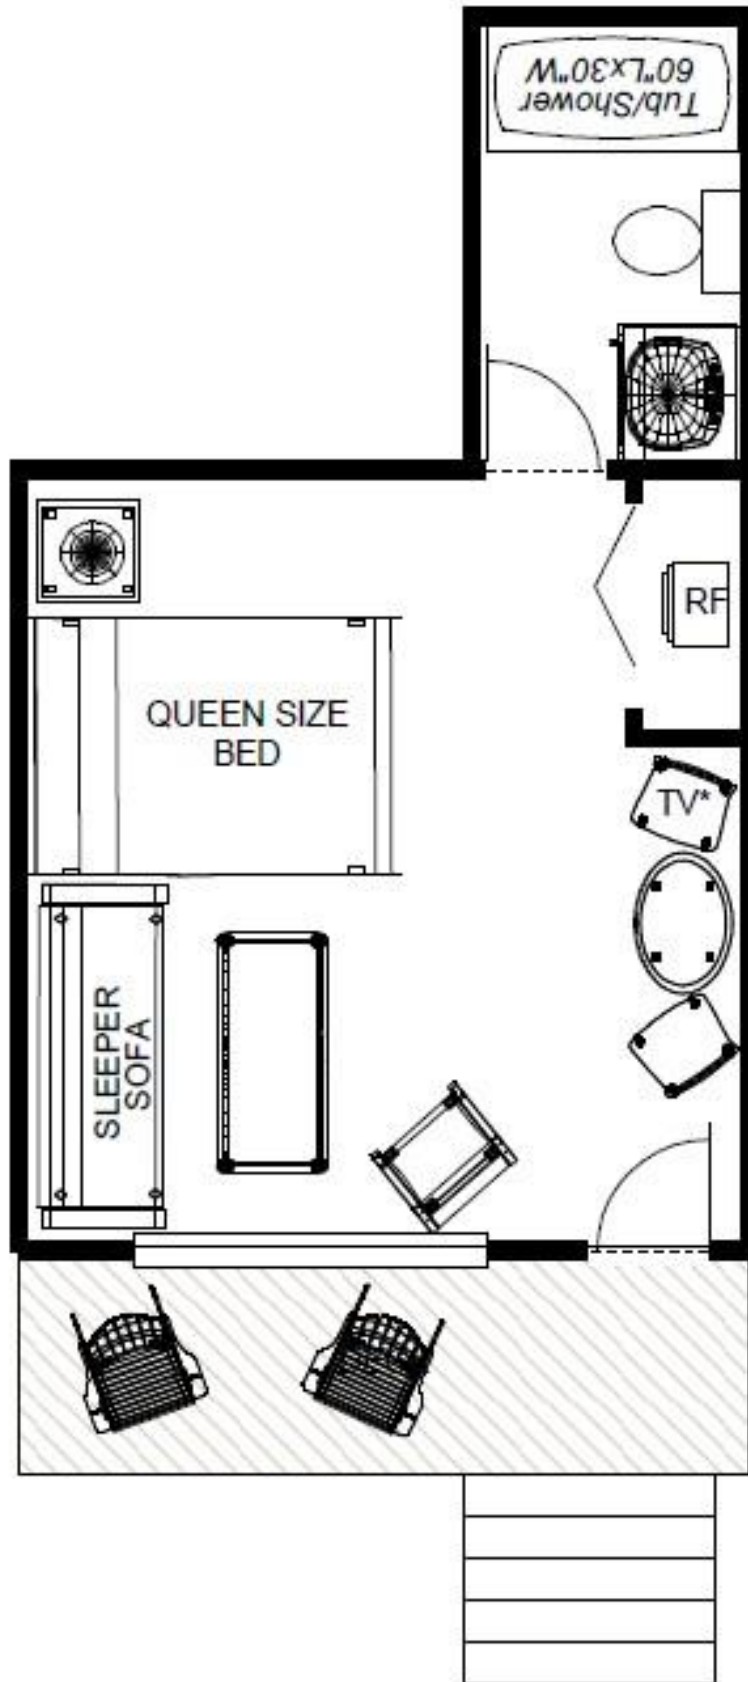

BLUFF POINT

GOLF RESORT

TYPICAL SUITE FLOOR PLAN

*The TV is on a Wall Mount Above the Chair