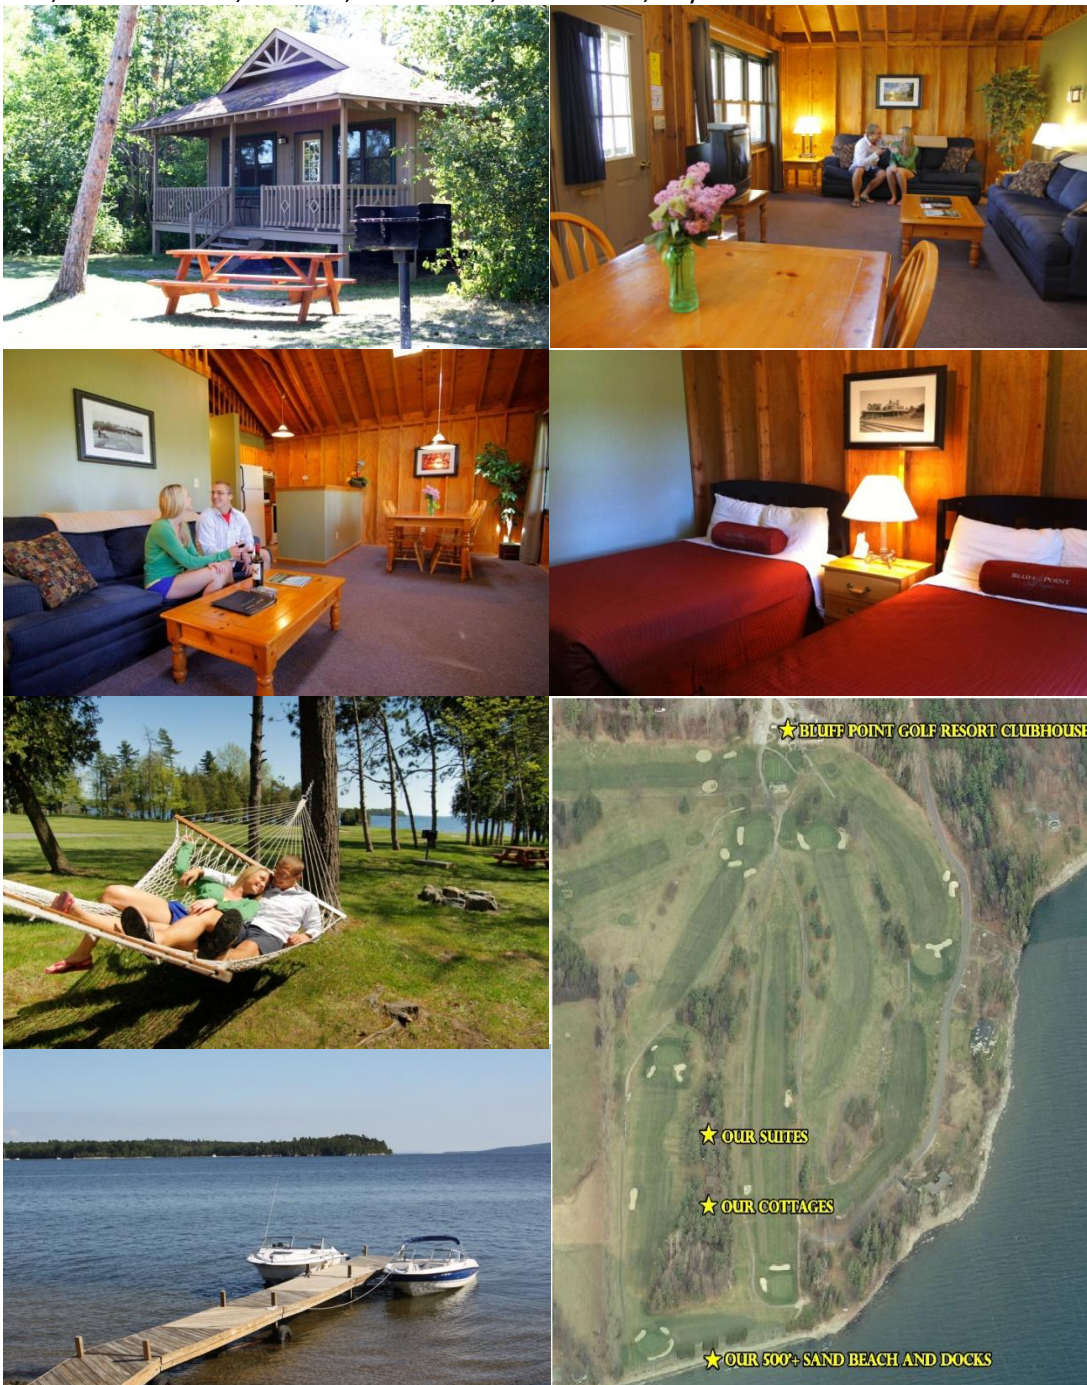

BLUFF POINT

GOLF RESORT

Cottage Information

Our Cottages are located between the 4th and 6th Fairways with views of the course and Lake Champlain. All of our rooms are accessible only via Golf Cart. Upon Check-In you will be provided with a Golf Cart which you will have for the duration of your stay. Please note that our rooms do not have air conditioning, but are equipped with cooling fans which draw heat out and fresh air in through the windows, they also have heaters for those cool Spring and Fall nights.

Each Cottage can accommodate 4-8 adults with Quadruple (4-Some) occupancy required for our very popular Golf Packages. The cottages have a bedroom with 2 Double beds, a living room with 2 Queen Sleeper sofas, Dining area, and a fully stocked kitchen with dishwasher, range, refrigerator, microwave, and coffee maker. Silverware, Plates, Glasses, Pots and Pans as well as all linens and daily housekeeping are also provided.

Picnic Tables, Charcoal Grills, Fire Pits, Hammocks, Horseshoes, Kayaks and Canoes are also available for use.

BLUFF POINT GOLF RESORT

TYPICAL COTTAGE FLOOR PLAN

4th HOLE SIDE