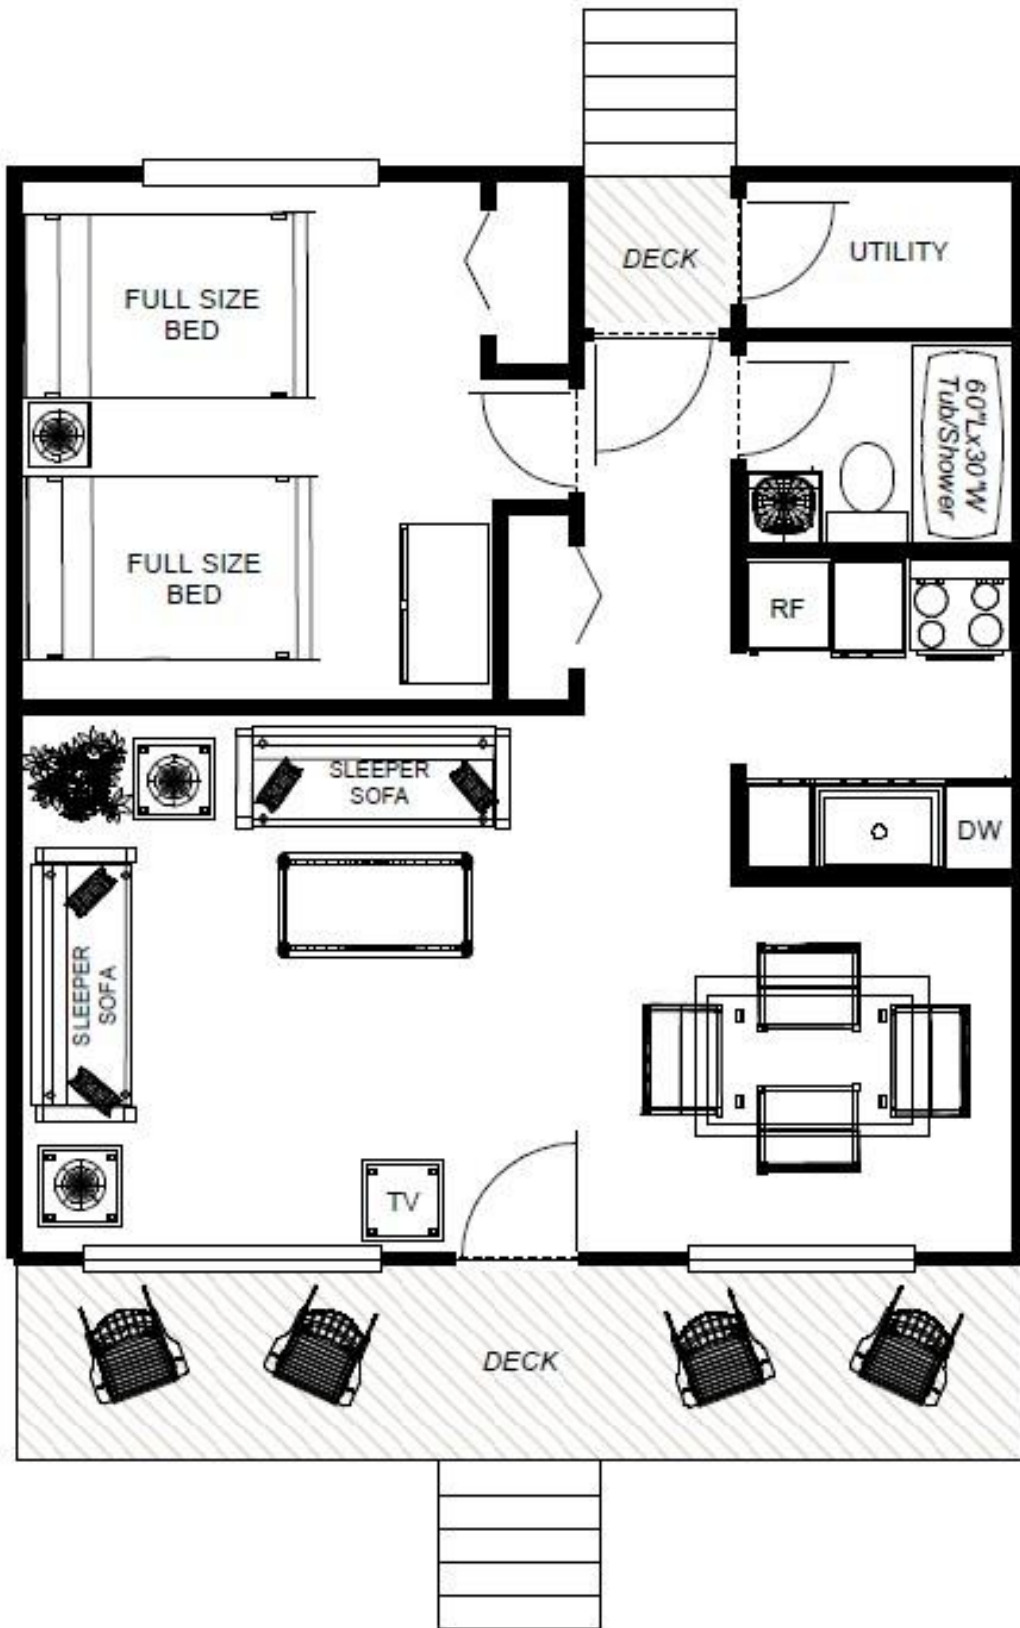

BLUFF POINT GOLF RESORT

TYPICAL COTTAGE FLOOR PLAN

4th HOLE SIDE